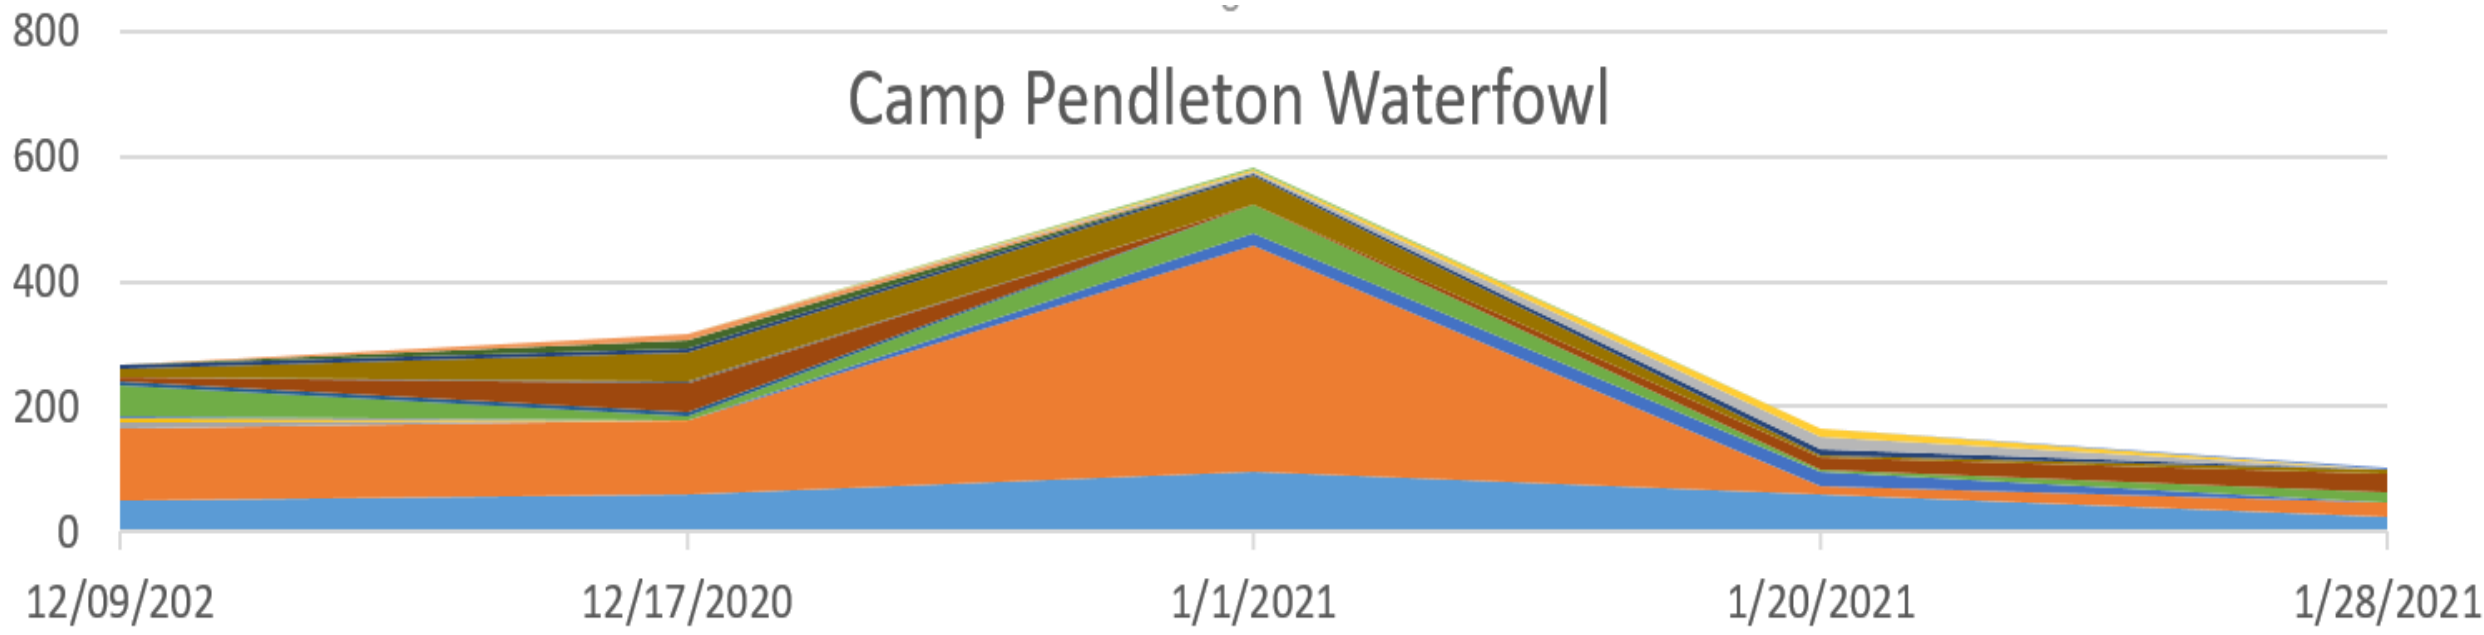

# Camp Pendleton Waterfowl

- Coot
- Northern Shoveler
- Green-Winged Teal
- Common Merganser
- Ruddy
- American Wigeon
- Wood Duck
- Pintail
- Red Merganser
- Gadwall
- Bufflehead
- Canvasback
- Lesser Scaup
- Redhead
- Mallard
- Ring-Necked Duck
- Cinnamon Teal
- Common Goldeneye